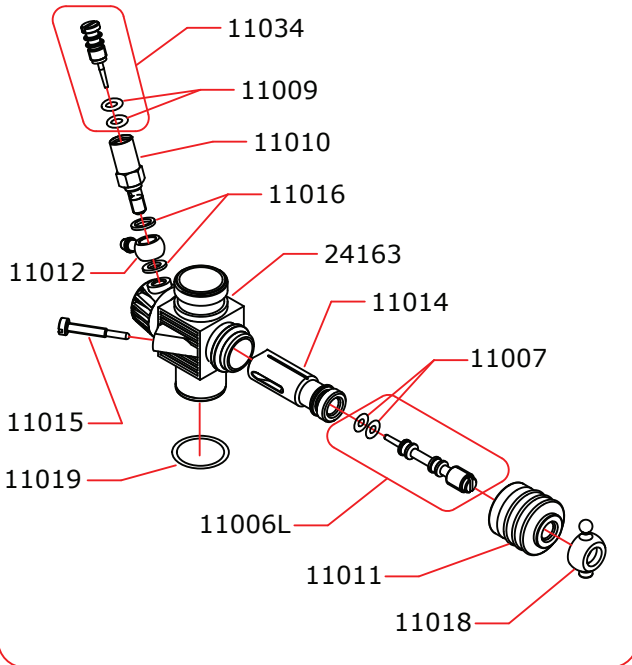

EXPLODED VIEW: BONITO .21-7XLBS

Data ultima modifica:
Date of last modification:

08-04-2011

CARBURETTOR CODE: 24063 Reverse

Optional		
	03001XL	0.10 mm

	24480	8.0 mm
	24475	7.5 mm
	24470	7.0 mm