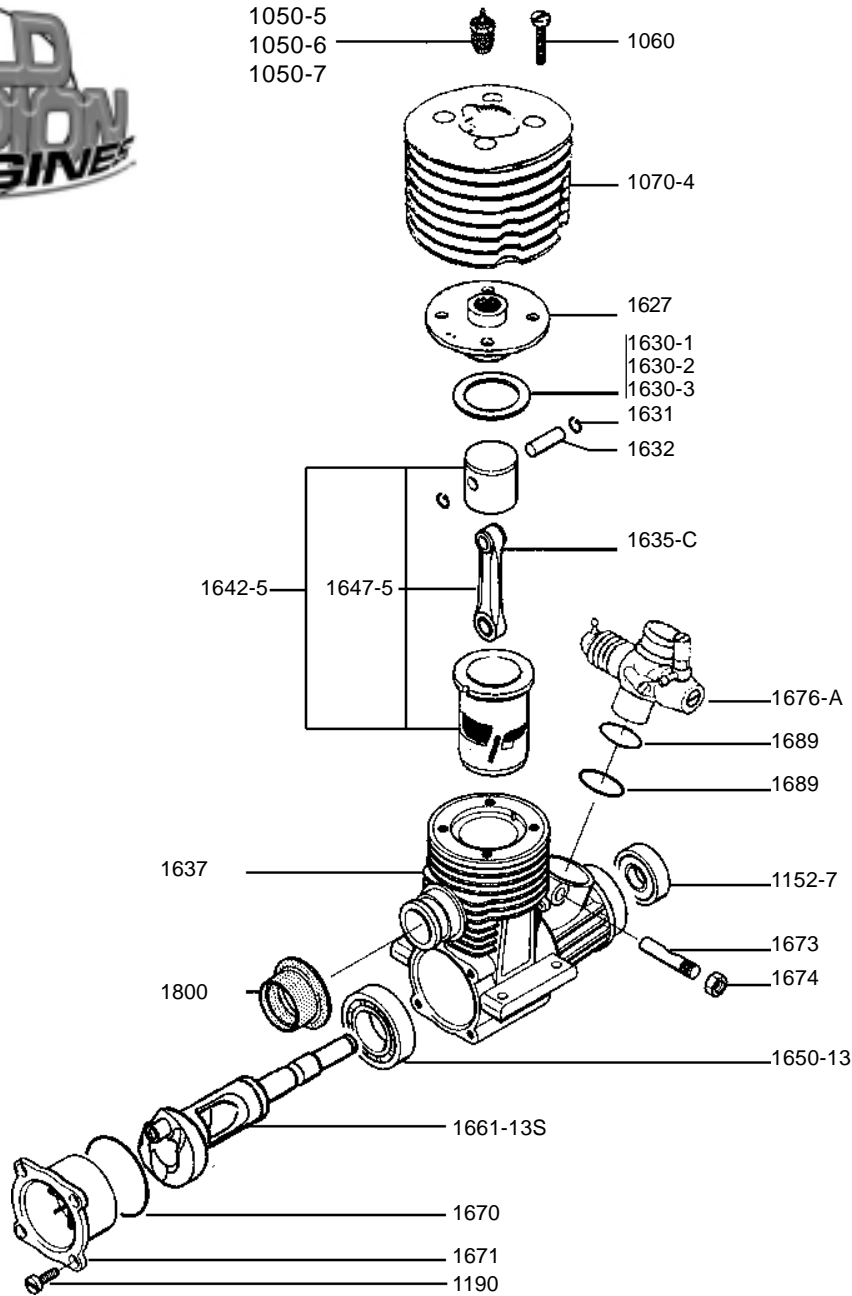

**RB Concept**  
*The Power of Champions*

Developed for **On-road Racing**  
 Cilinder: 2.49cc  
 Stroke: 14.70mm  
 Bore: 14.70mm  
 Weight: 290gr.

RB Products constantly improves its products, therefore changes can be made without prior notice. RB Products cannot be held responsible for any kind of damage or injury during building, storage, use or abuse of any of its products.