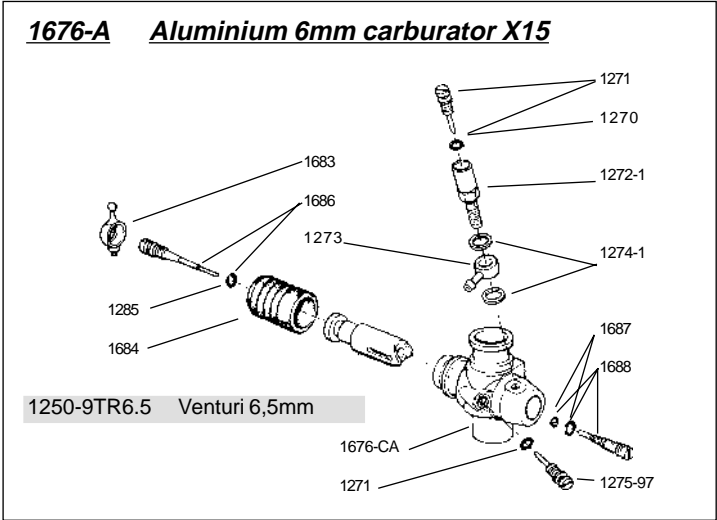

**RB Concept**  
*The Power of Champions*

Developed for **On-road Racing**  
 Cilinder: 2.49cc  
 Stroke: 14.70mm  
 Bore: 14.70mm  
 Weight: 290gr.

RB Products constantly improves its products, therefore changes can be made without prior notice. RB Products cannot be held responsible for any kind of damage or injury during building, storage, use or abuse of any of its products.