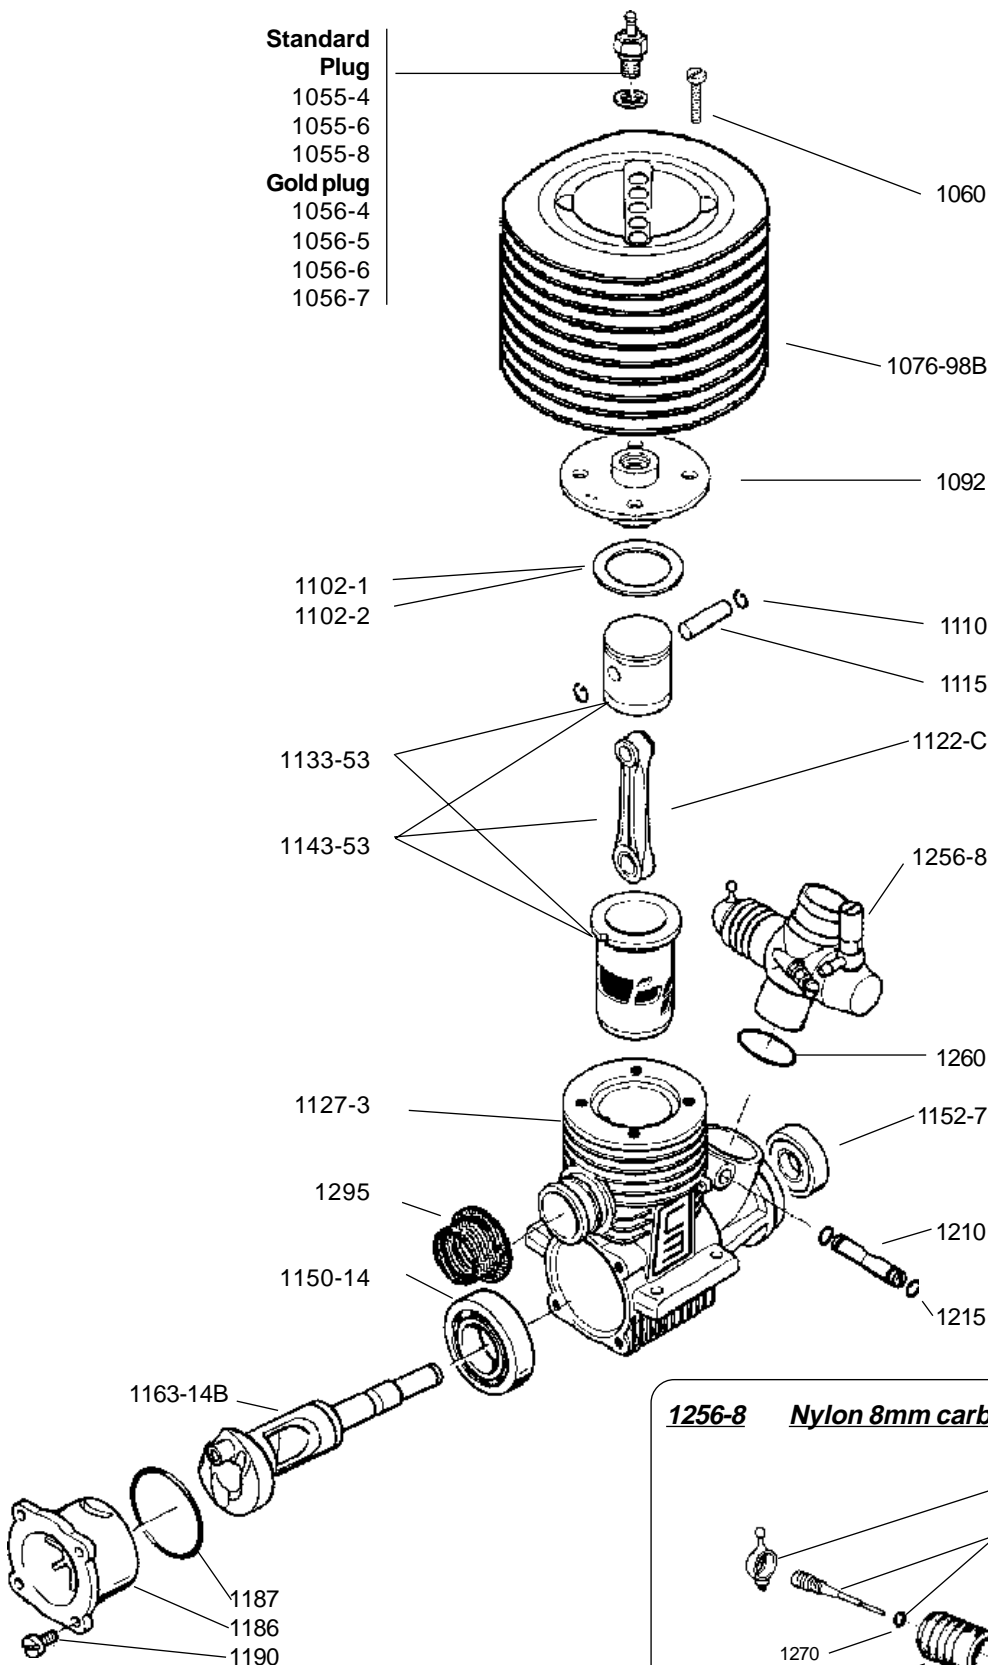

RB Concept
The Power of Champions

- Standard Plug
- 1055-4
- 1055-6
- 1055-8
- Gold plug
- 1056-4
- 1056-5
- 1056-6
- 1056-7

RB Products constantly improves its products, therefore changes can be made without prior notice. RB Products cannot be held responsible for any kind of damage or injury during building, storage, use or abuse of any of its products.