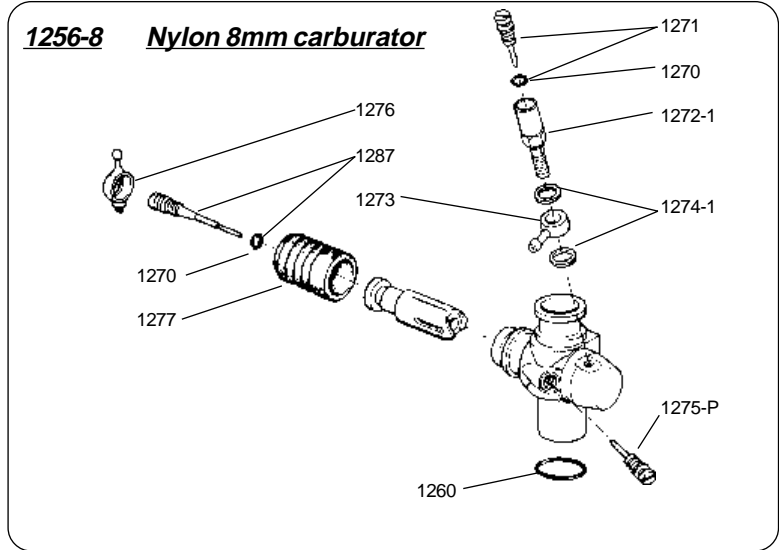

RB Concept
The Power of Champions

- Standard Plug
- 1055-4
- 1055-6
- 1055-8
- Gold plug
- 1056-4
- 1056-5
- 1056-6
- 1056-7

RB Products constantly improves its products, therefore changes can be made without prior notice. RB Products cannot be held responsible for any kind of damage or injury during building, storage, use or abuse of any of its products.